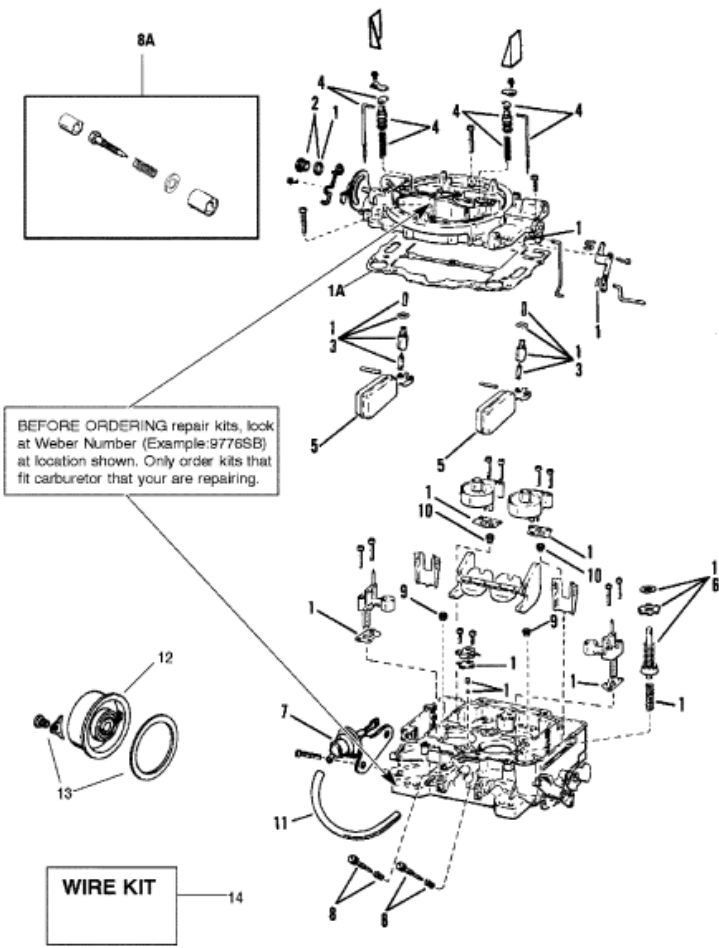

Parts List

PARTS SHOWN WITHOUT A REFERENCE NUMBER ARE NOT SERVICEABLE PARTS.

Ref	Class	Part	Description	Qty	Comment	Footnote
1		809065	OVERHAUL KIT	1	(9661, 9770, 9770SA)	
1		809064	OVERHAUL KIT	1	(9665S)	
1		809071	OVERHAUL KIT	1	(BODENSEE 9663)	
1A	27	809077	GASKET (ALL)	1		
2		811533	INLET FITTING KIT (ALL)	1		
3		811534	INLET NEEDLE & SEAT KIT (ALL)	2		
4		823726	METERING ROD KIT	1	(9661)	
4		809067	METERING ROD KIT	1	(9665S)	
4		811656	METERING ROD KIT	1	(9770, 9770SA)	
4		809074	METERING ROD KIT	1	(BODENSEE 9663)	
5		811536	FLOAT KIT (ALL)	2		
6		811537	PUMP PLUNGER KIT	1	(9661, 9770, 9770SA, BODENSEE)	
6		808701	PUMP PLUNGER KIT	1	(9665S)	
7		811538	CHOKE PULL DOWN KIT (AUTO (1		
8		811539	IDLE MIXTURE SCREW KIT	2	(ALL EXCEPT BODENSEE 9663)	
8A		809072	IDLE MIXTURE SCREW KIT	1	(BODENSEE 9663, 2 IN KIT)	
9		811540	PRIMARY METERING JET	2	(9661)	
9		811650	PRIMARY METERING JET	2	(9770, 9770SA, 9665S)	
9		809076	PRIMARY METERING JET	2	(BODENSEE 9663)	
10		811650	SECONDARY METERING JET	2	(9661)	
10		811832	SECONDARY METERING JET	2	(9665S)	
10		811657	SECONDARY METERING JET	2	(9770, 9770SA, BODENSEE 9663)	
11	32	14301 65	VACUUM HOSE (AUTO CHOKE)	1		
12		809066	ELECTRIC CHOKE REPAIR KIT (E	1		
13		809095	ELECTRIC CHOKE RETAINER KIT	1		
14	84	809471A 1	WIRE KIT (ELECTRIC CHOKE)	1		